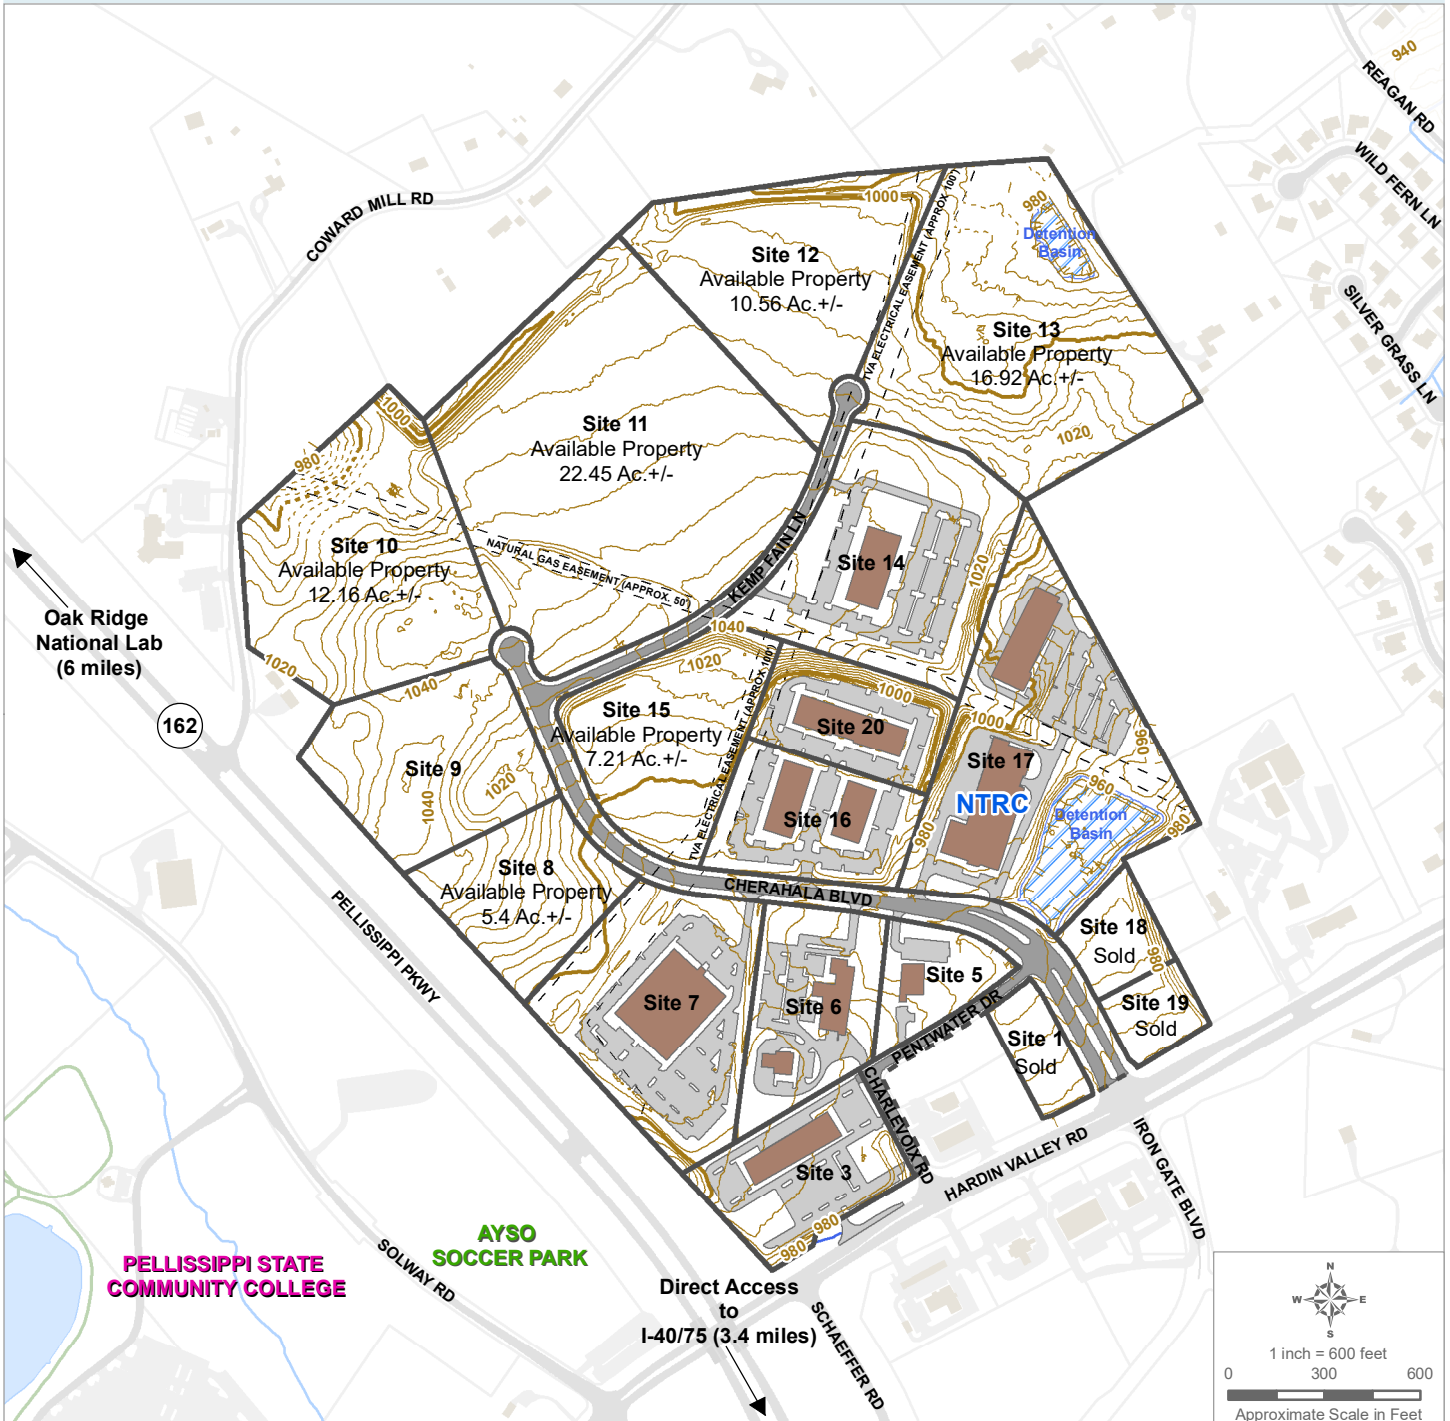

BUSINESS PARK PROFILE

Opportunities in Knox County, Tennessee

PELLISSIPPI CORPORATE CENTER

CHERAHALA BLVD | KNOXVILLE, TN 37932

Park Topography (4' Contours)

Print Date: 7/20/2016

Todd Napier, President and CEO
17 Market Square, #201 • Knoxville, TN 37902
Phone: (865) 546-5887 • Fax: (865) 546-6170
tanapier@knoxdevelopment.org
www.knoxdevelopment.org