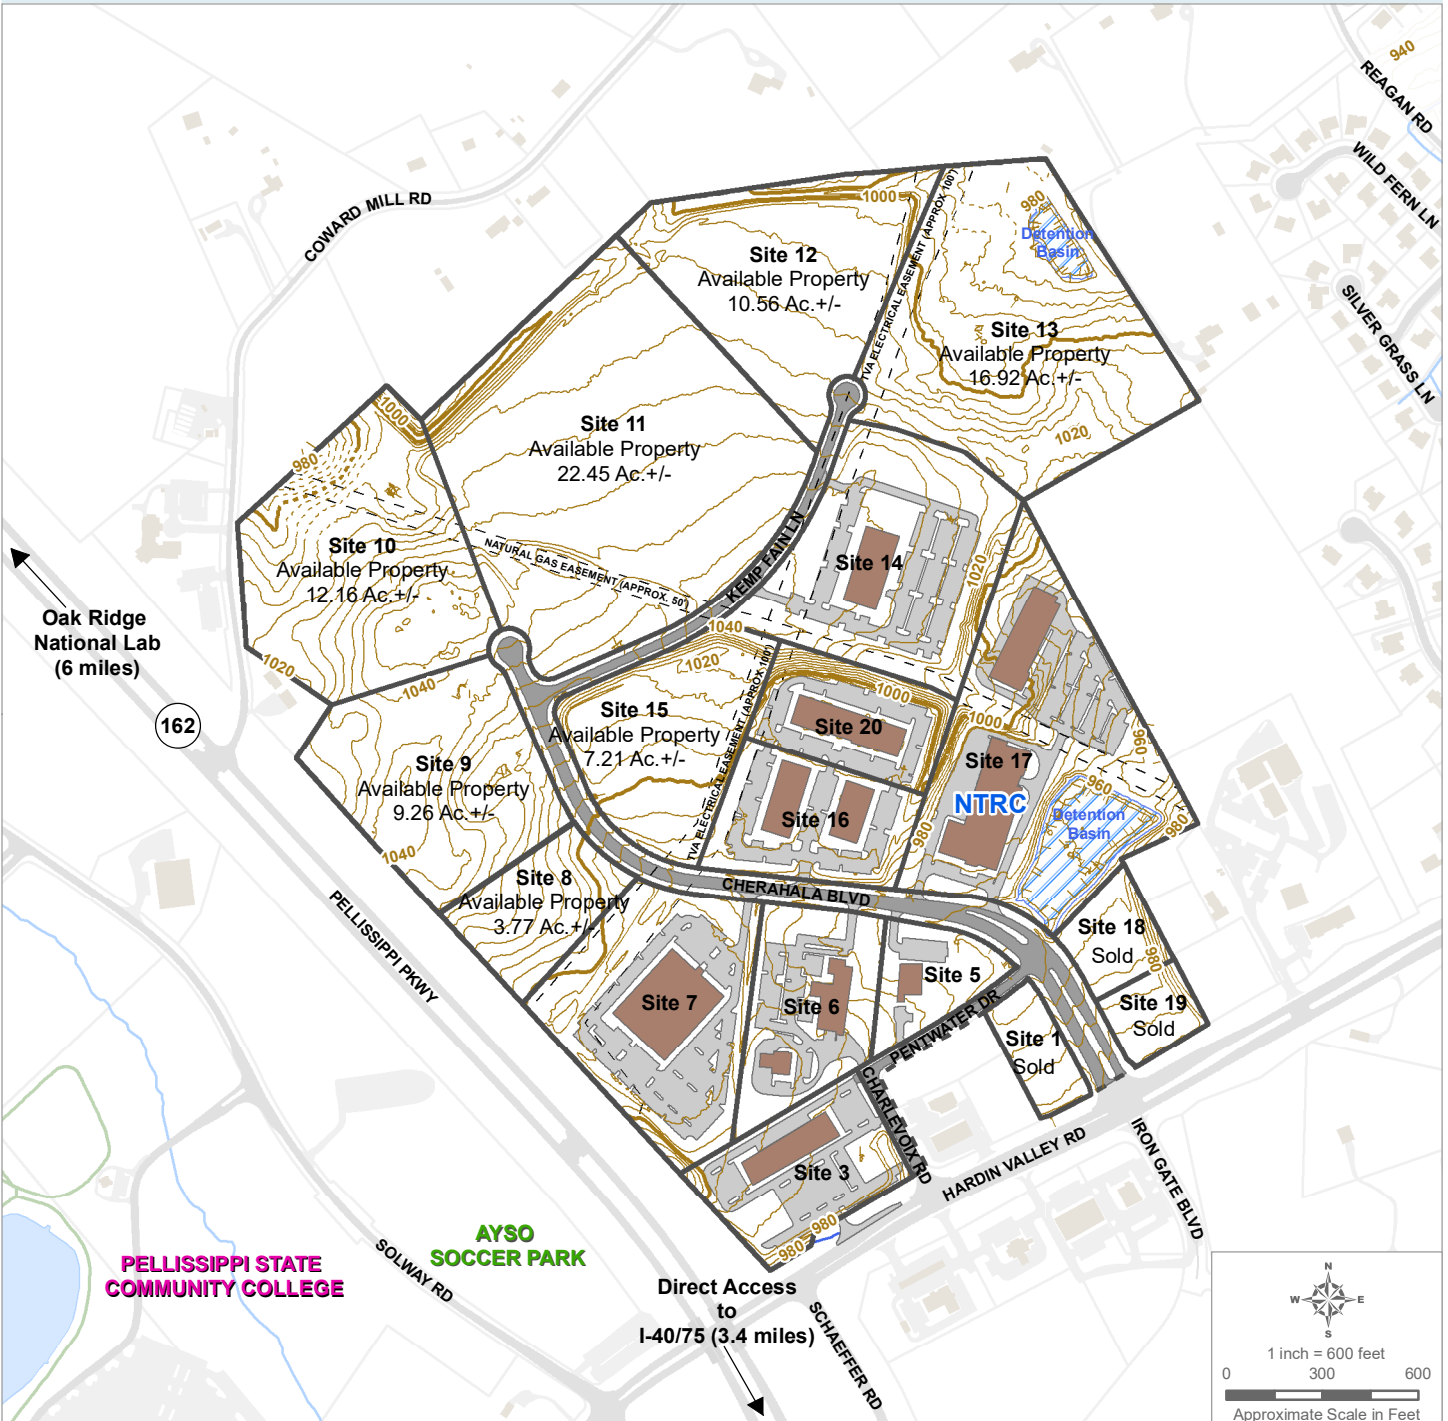

BUSINESS PARK PROFILE

Opportunities in Knox County, Tennessee

PELLISSIPPI CORPORATE CENTER

CHERAHALA BLVD | KNOXVILLE, TN 37932

Park Topography (4' Contours)

Print Date: 8/1/2016

Todd Napier, President and CEO
17 Market Square, #201 • Knoxville, TN 37902
Phone: (865) 546-5887 • Fax: (865) 546-6170
tanapier@knoxdevelopment.org
www.knoxdevelopment.org