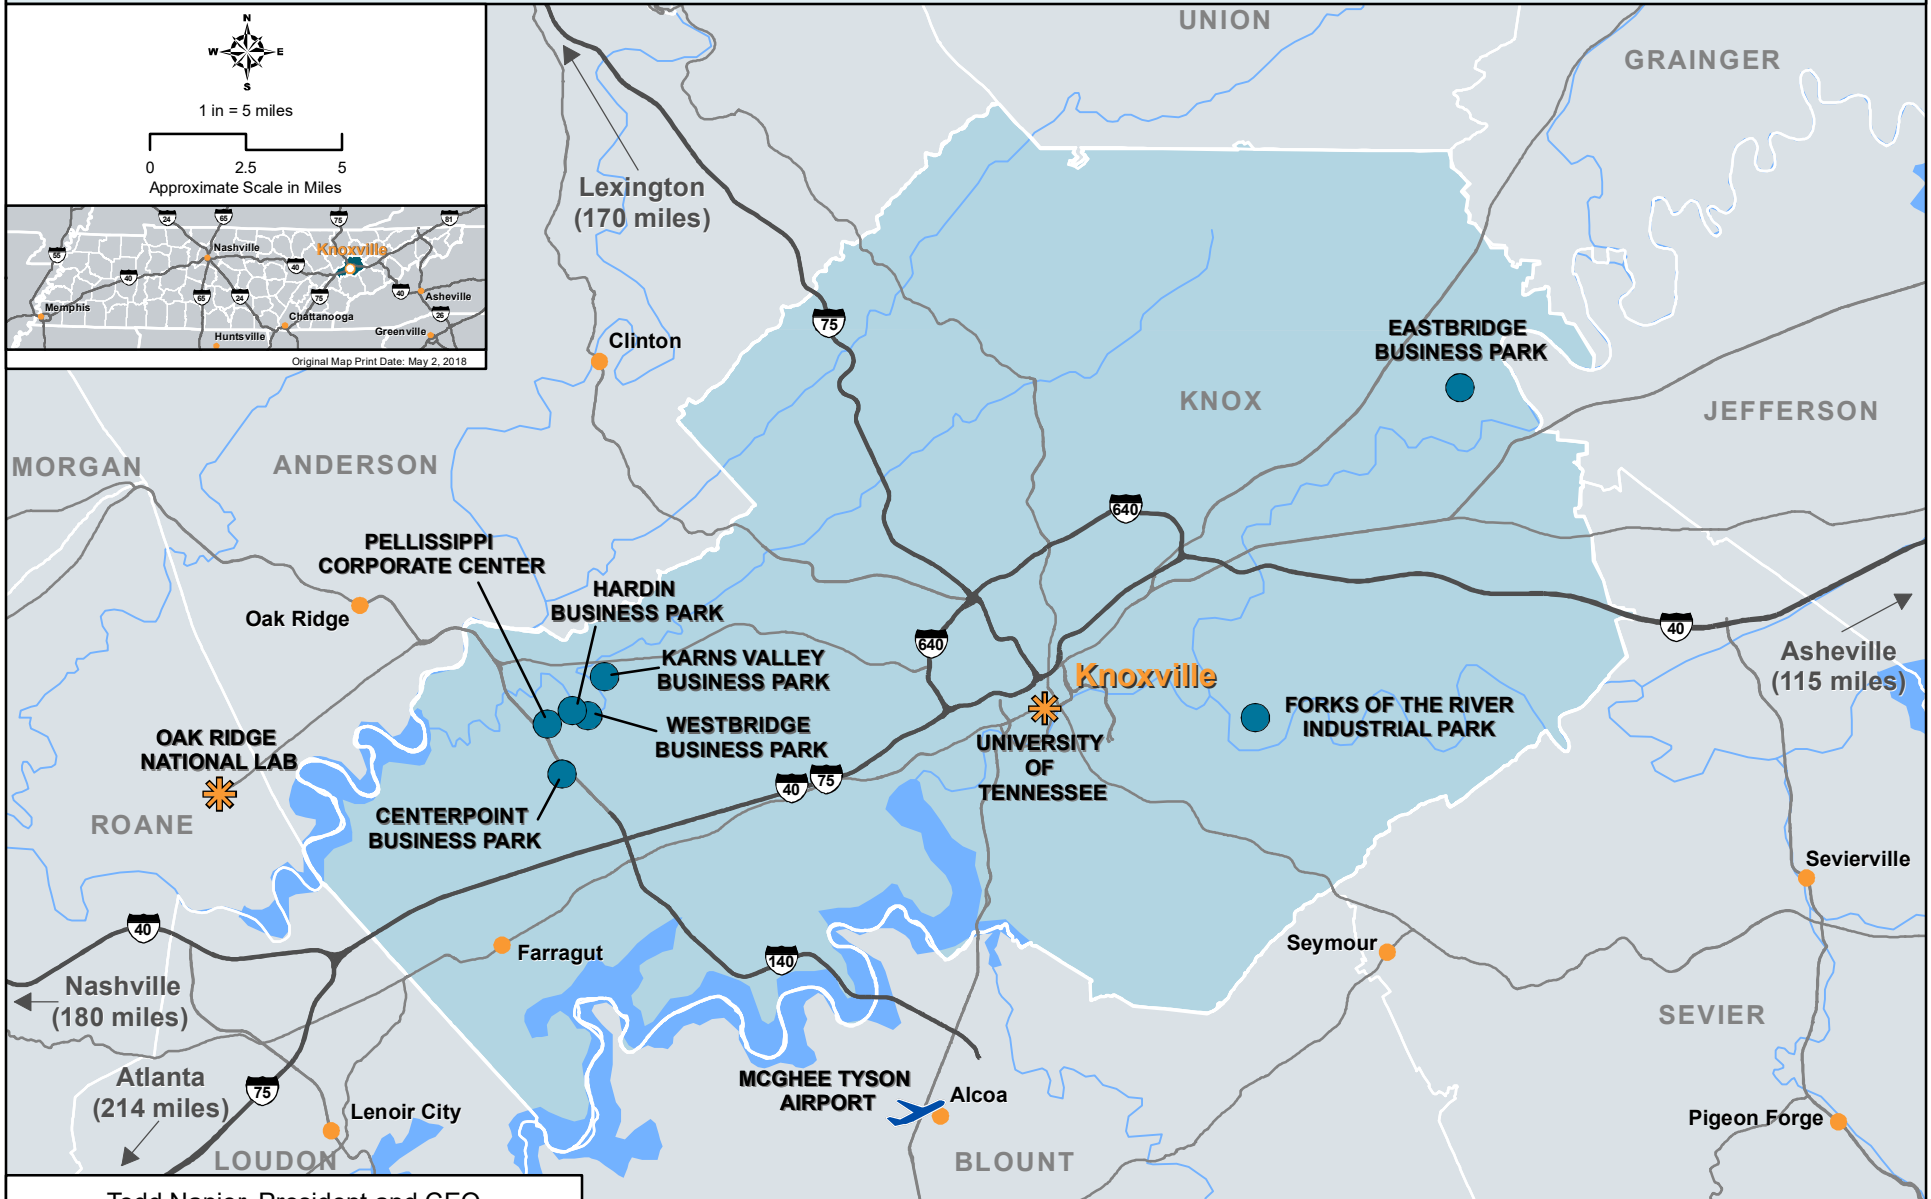

DEVELOPMENT CORPORATION OF KNOX COUNTY BUSINESS PARKS

1 in = 5 miles

Approximate Scale in Miles

Original Map Print Date: May 2, 2018

Todd Napier, President and CEO
17 Market Square, #201 • Knoxville, TN 37902
Phone: (865) 546-5887 • Fax: (865) 546-6170
tanapier@knoxdevelopment.org
www.knoxdevelopment.org