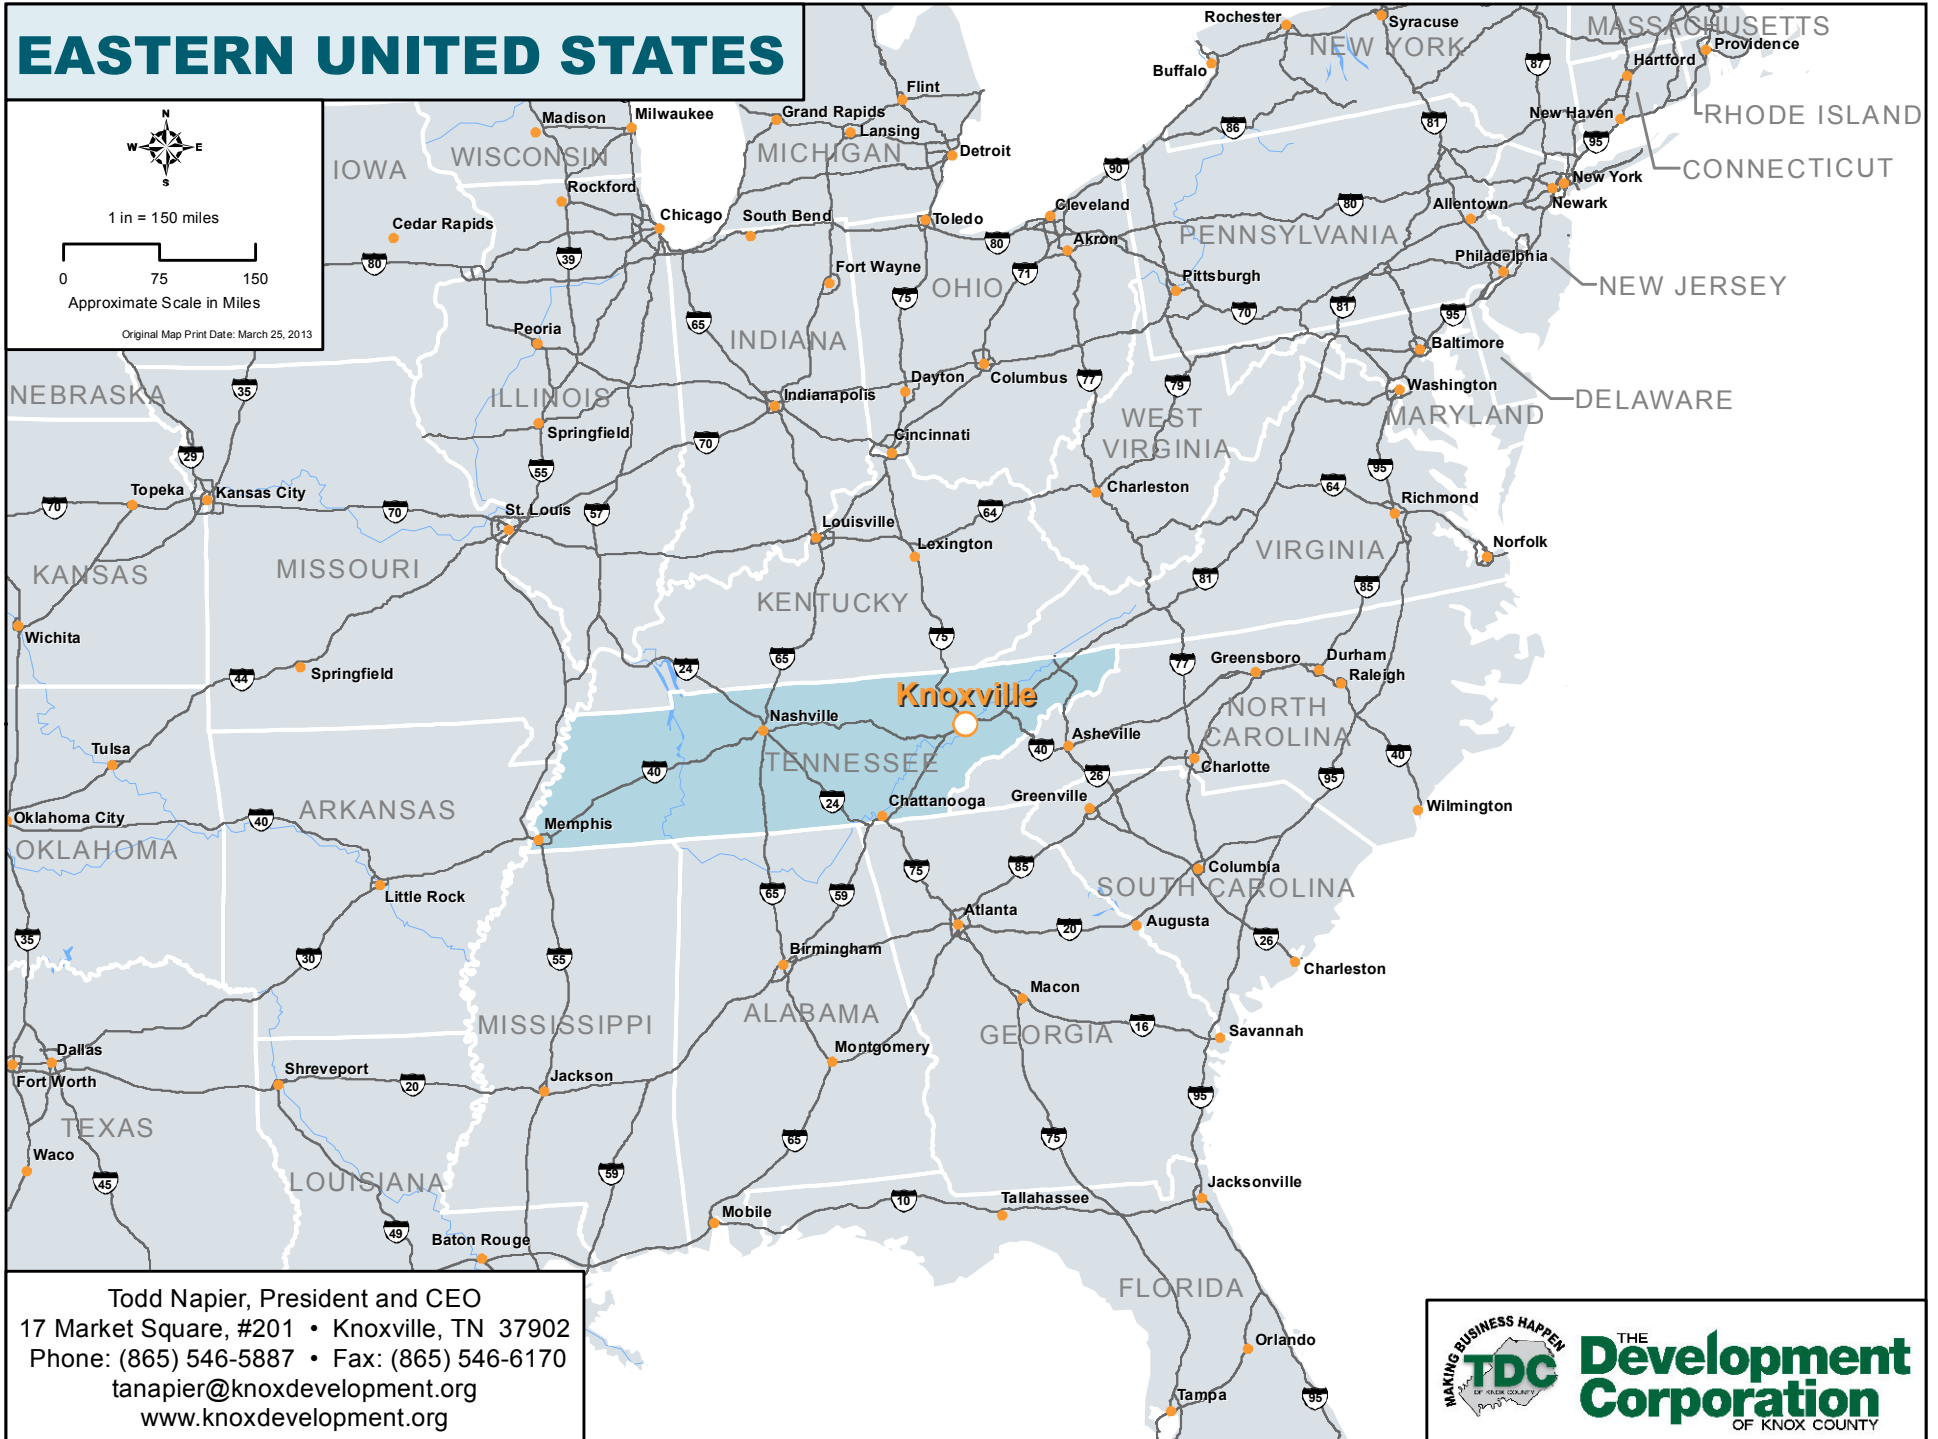

EASTERN UNITED STATES

1 in = 150 miles

Approximate Scale in Miles

Original Map Print Date: March 25, 2013

Todd Napier, President and CEO
17 Market Square, #201 • Knoxville, TN 37902
Phone: (865) 546-5887 • Fax: (865) 546-6170
tanapier@knoxdevelopment.org
www.knoxdevelopment.org