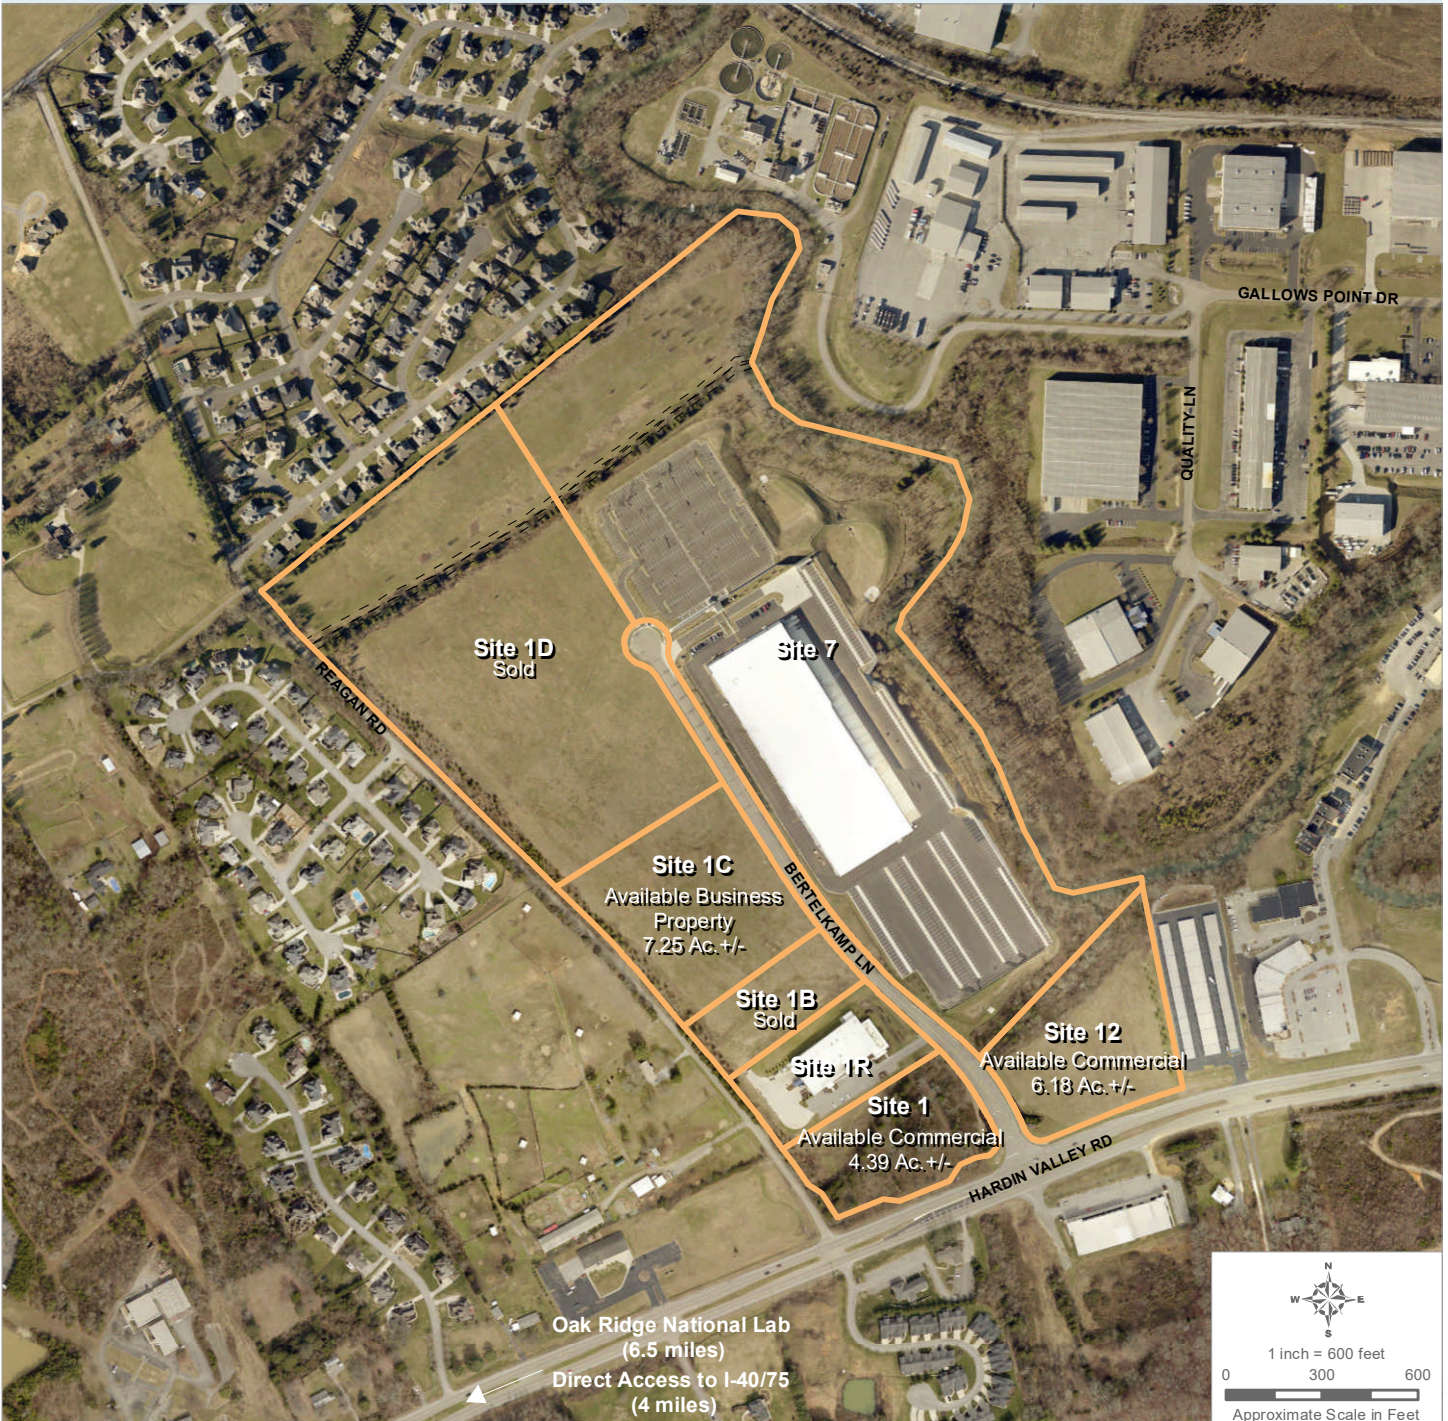

BUSINESS PARK PROFILE

Opportunities in Knox County, Tennessee

HARDIN BUSINESS PARK

BERTELKAMP LN | KNOXVILLE, TN 37932

Oak Ridge National Lab
(6.5 miles)
Direct Access to I-40/75
(4 miles)

Spring 2016 Aerial Photograph