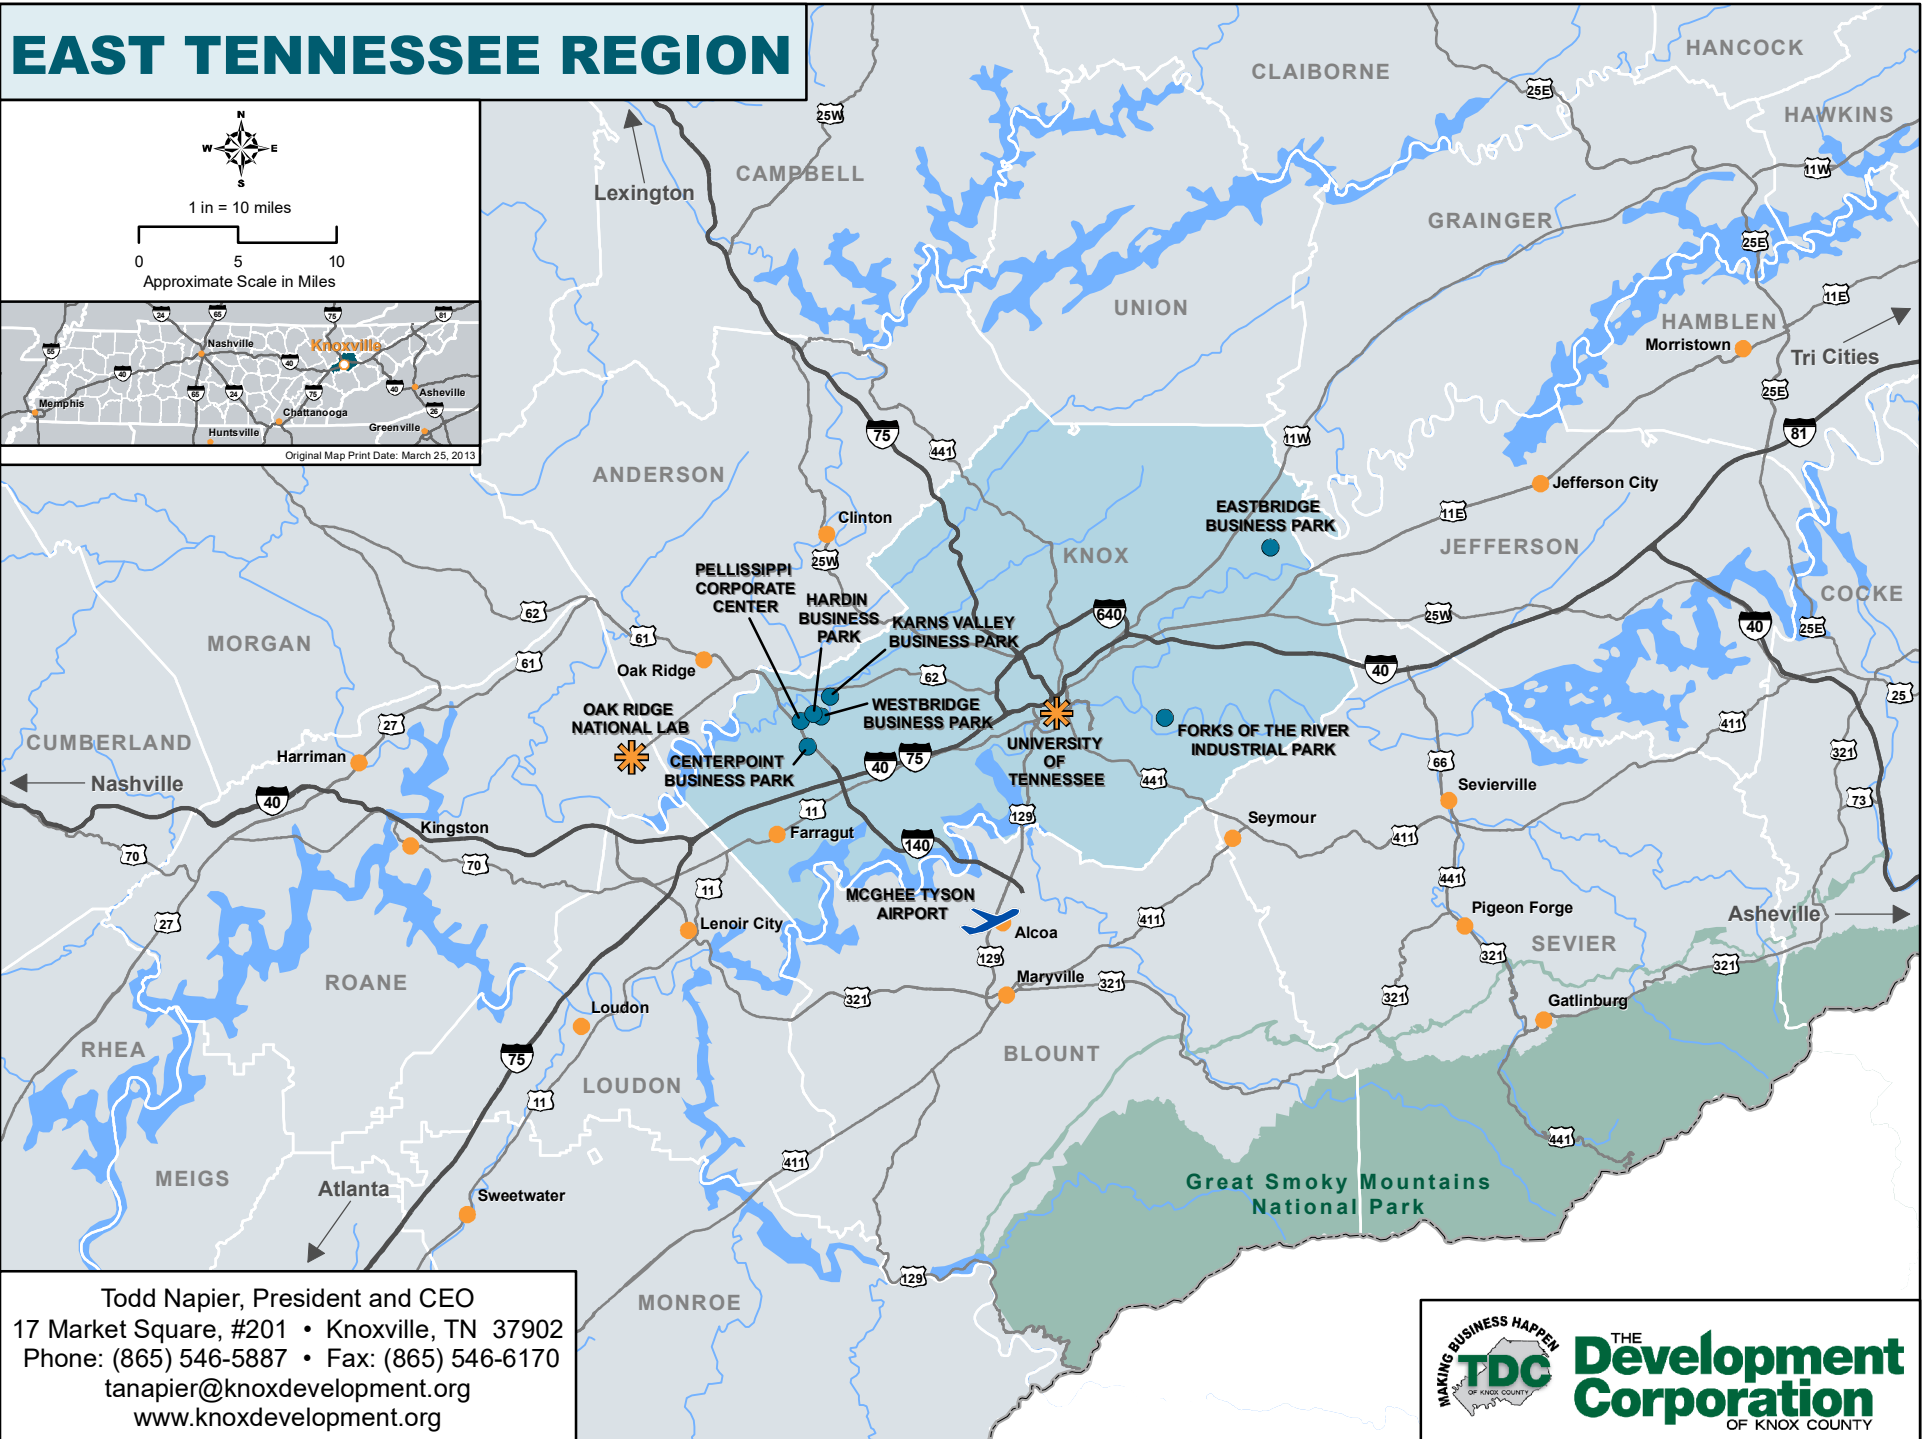

EAST TENNESSEE REGION

1 in = 10 miles

Approximate Scale in Miles

Original Map Print Date: March 25, 2013

Todd Napier, President and CEO
17 Market Square, #201 • Knoxville, TN 37902
Phone: (865) 546-5887 • Fax: (865) 546-6170
tanapier@knoxdevelopment.org
www.knoxdevelopment.org