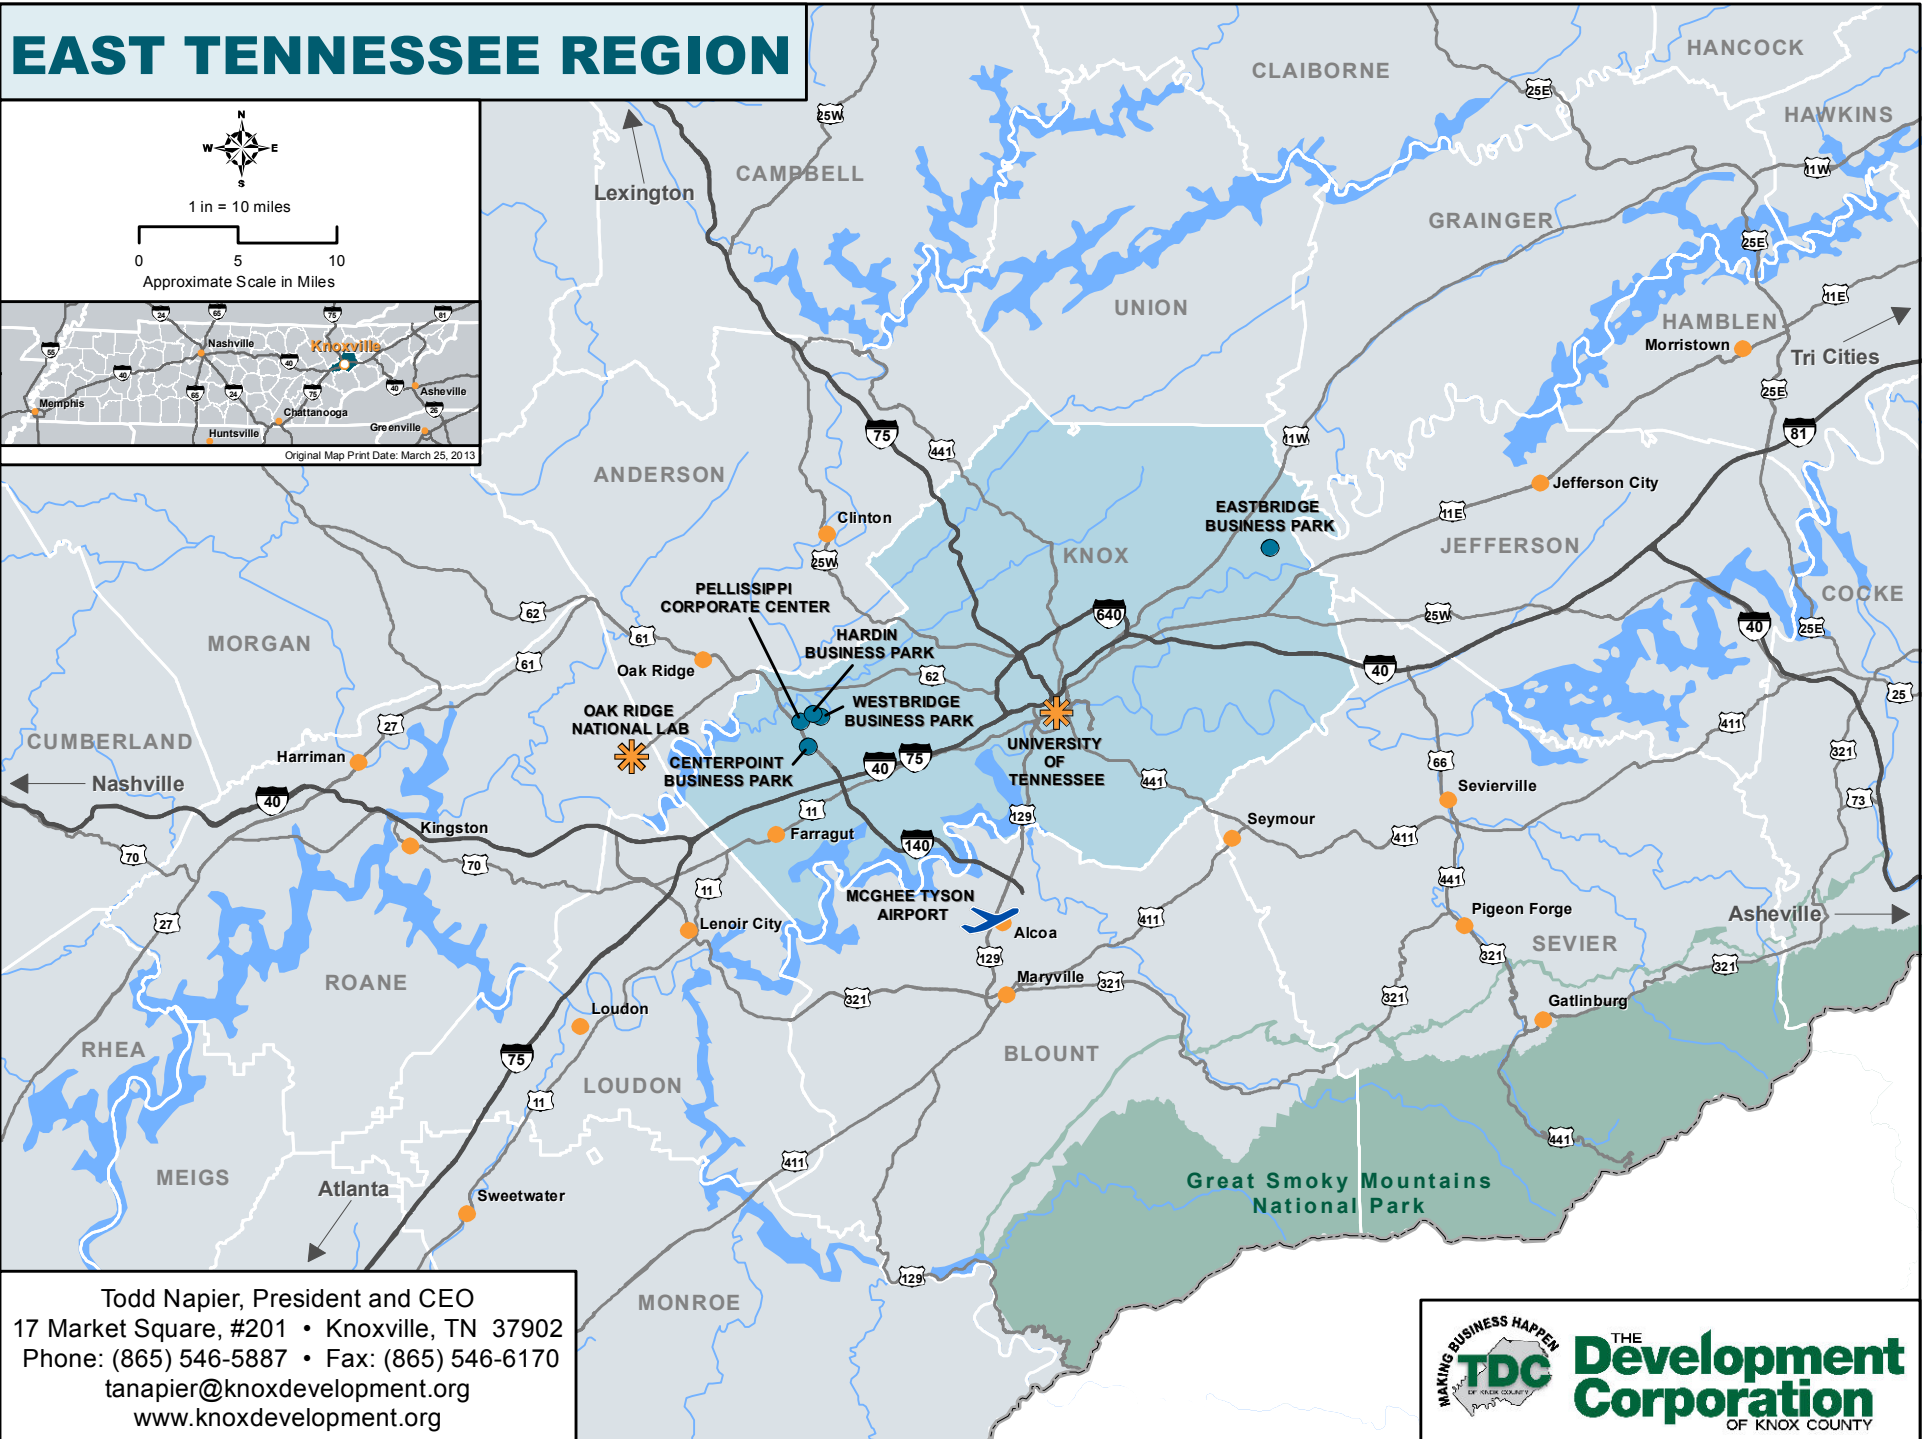

EAST TENNESSEE REGION

1 in = 10 miles

Approximate Scale in Miles

Original Map Print Date: March 25, 2013

Todd Napier, President and CEO
 17 Market Square, #201 • Knoxville, TN 37902
 Phone: (865) 546-5887 • Fax: (865) 546-6170
tanapier@knoxdevelopment.org
www.knoxdevelopment.org