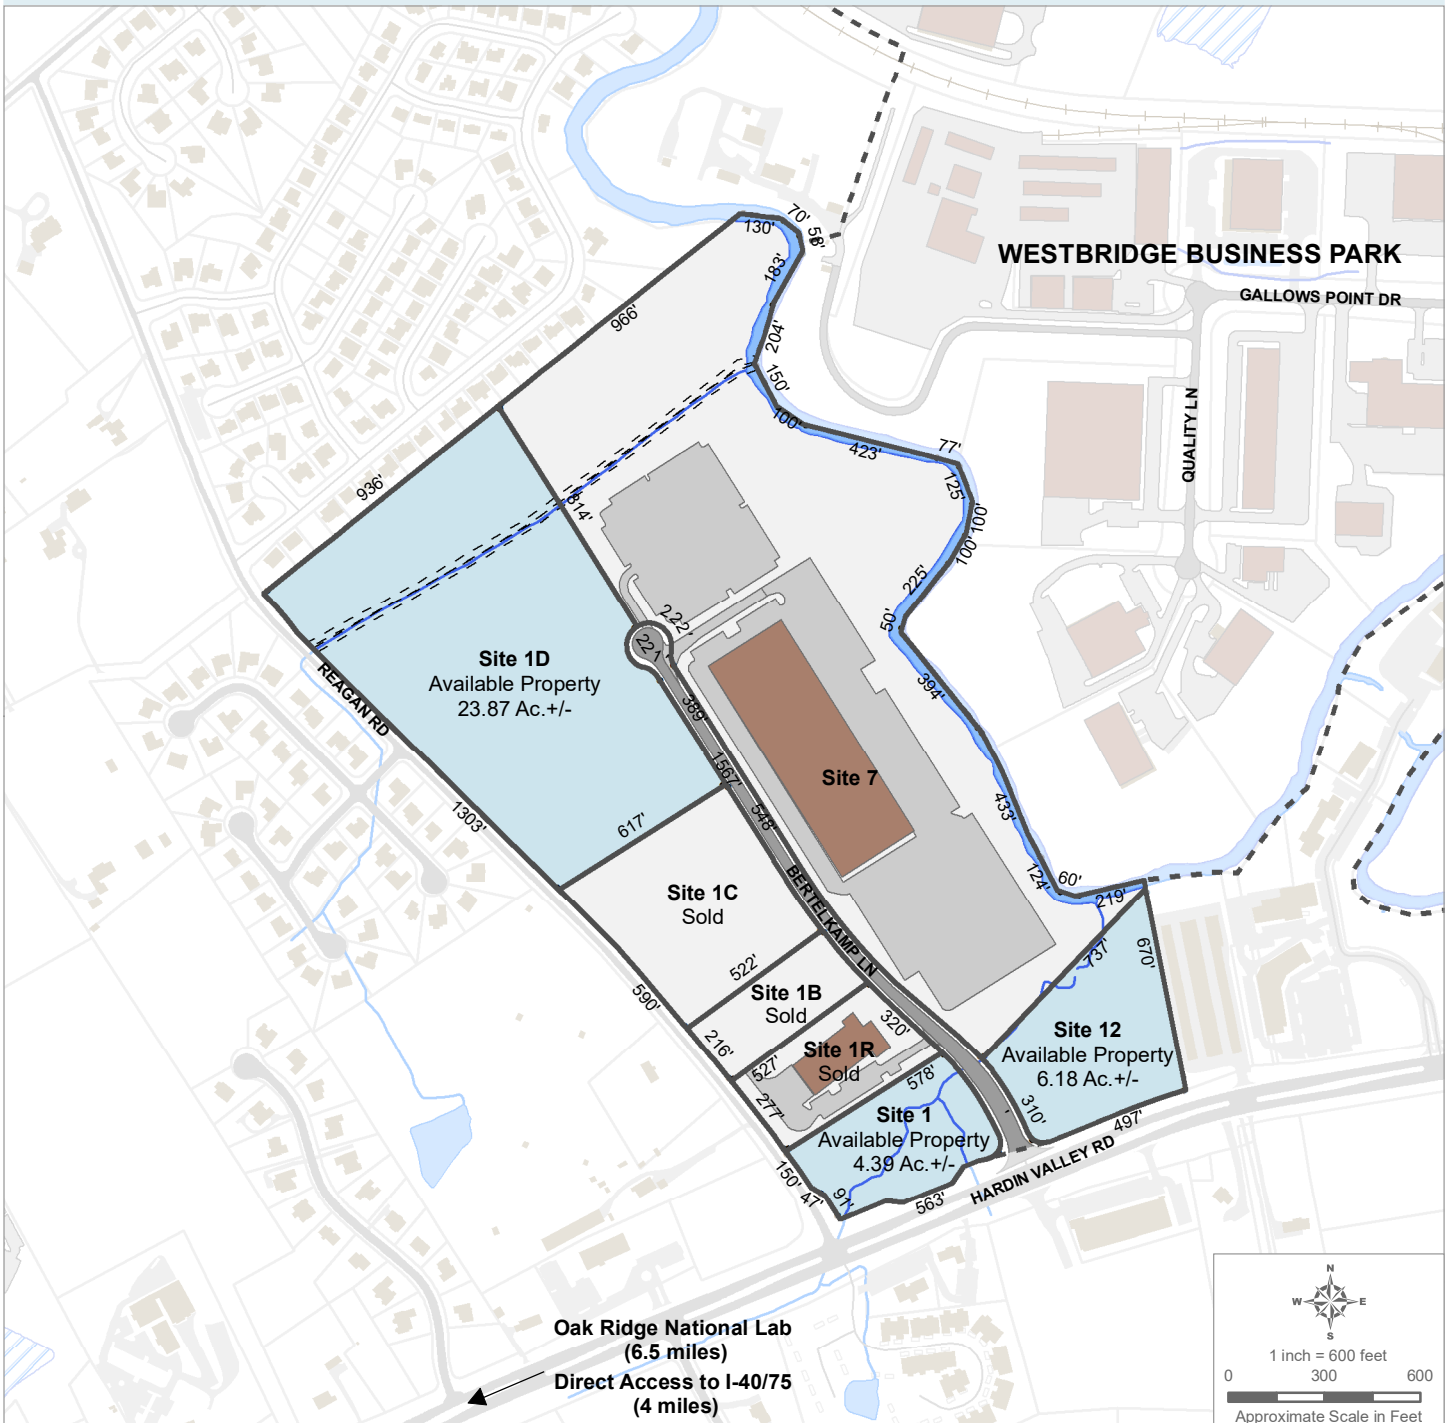

BUSINESS PARK PROFILE

Opportunities in Knox County, Tennessee

HARDIN BUSINESS PARK

BERTELKAMP LN | KNOXVILLE, TN 37932

Oak Ridge National Lab
(6.5 miles)
Direct Access to I-40/75
(4 miles)

Note: Parcel dimensions are shown for reference only and may not represent actual surveyed dimensions
Print Date: 12/6/2016