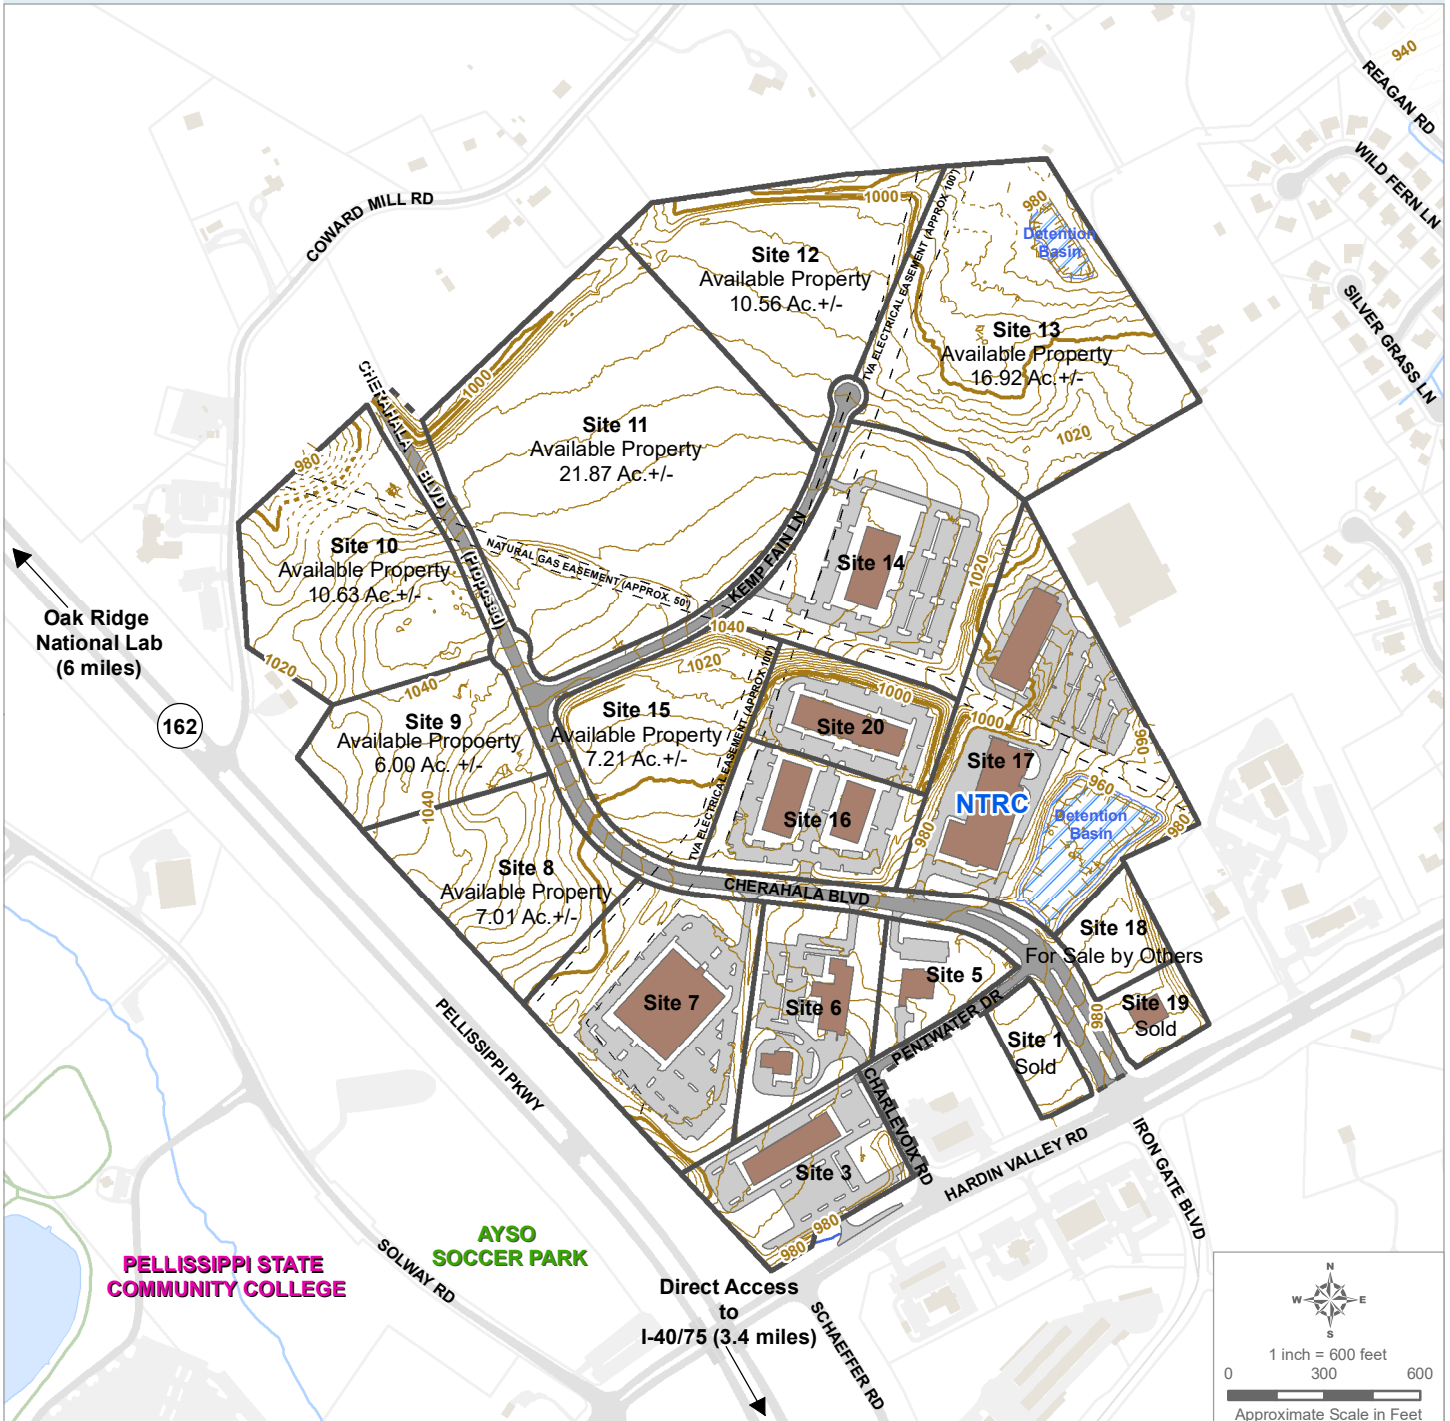

BUSINESS PARK PROFILE

Opportunities in Knox County, Tennessee

PELLISSIPPI CORPORATE CENTER

CHERAHALA BLVD | KNOXVILLE, TN 37932

Park Topography (4' Contours)

Print Date: 3/23/2020

Todd Napier, President and CEO
17 Market Square, #201 • Knoxville, TN 37902
Phone: (865) 546-5887 • Fax: (865) 546-6170
tanapier@knoxdevelopment.org
www.knoxdevelopment.org