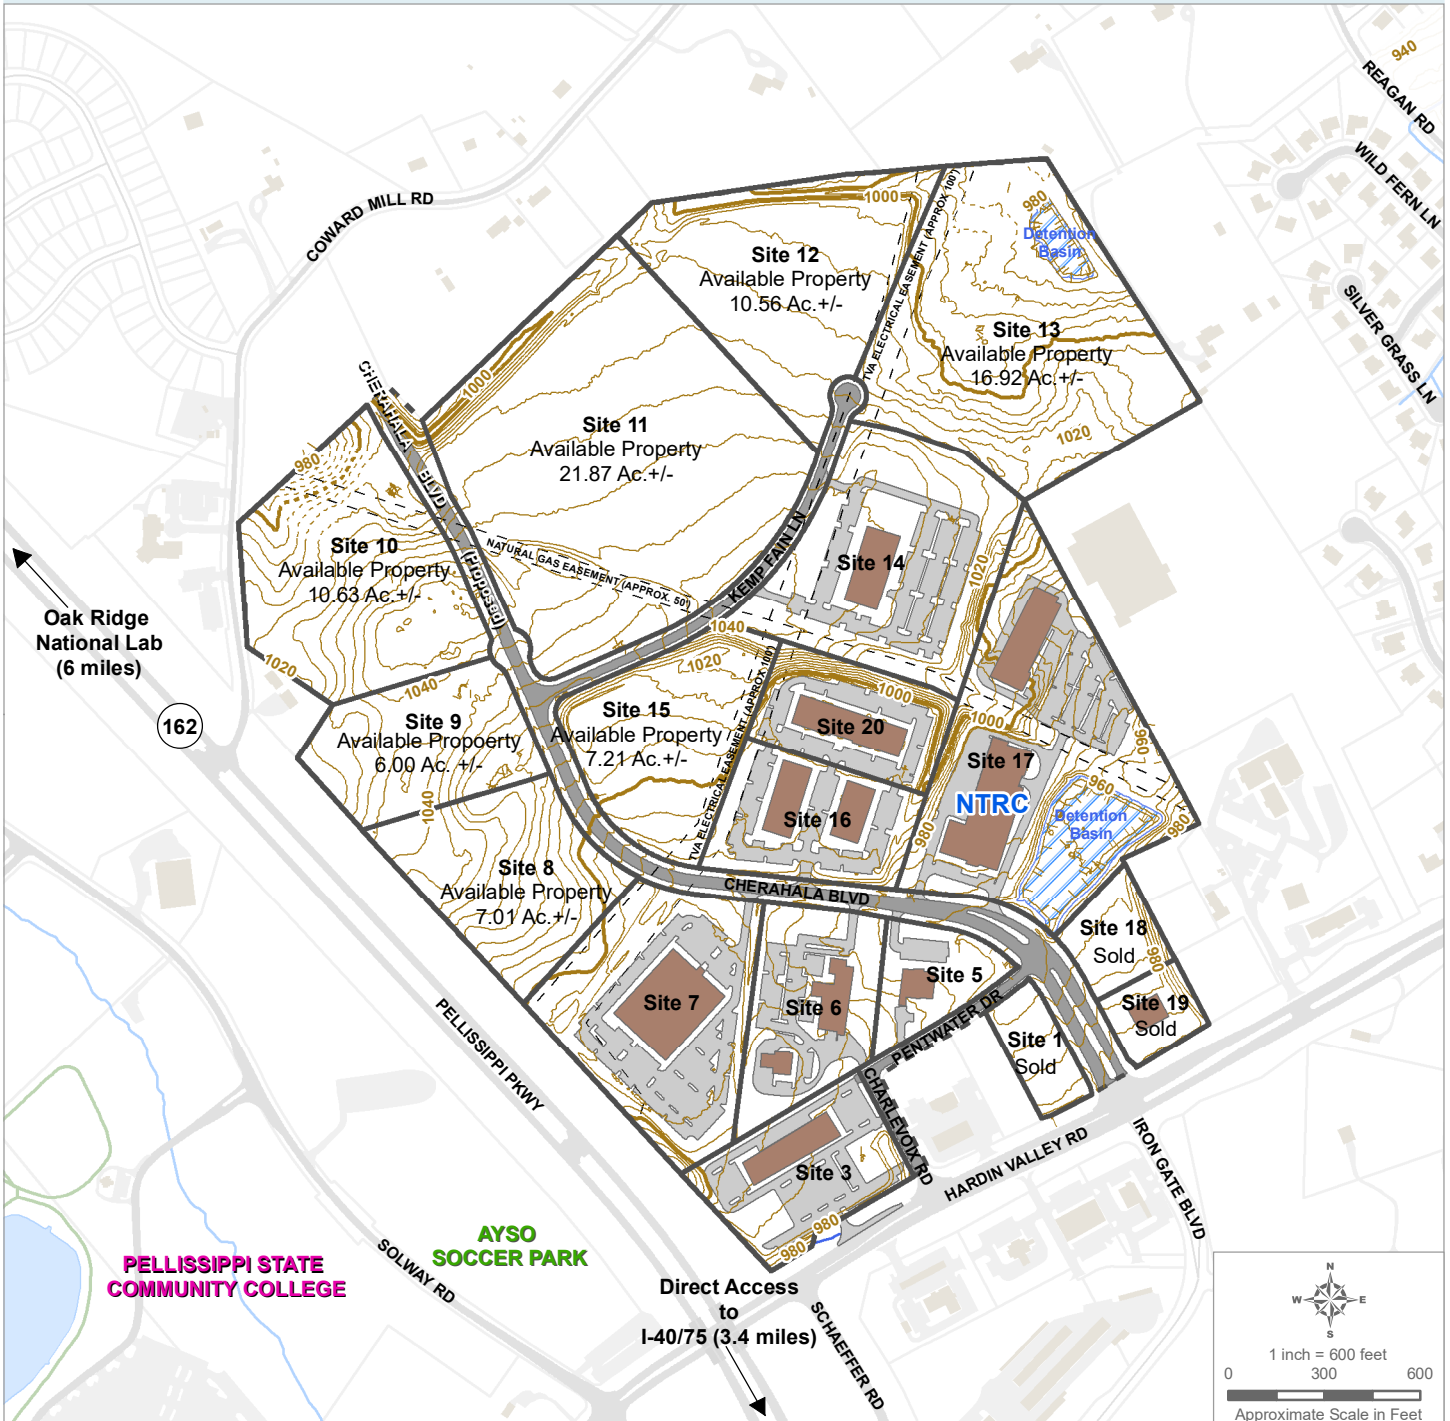

BUSINESS PARK PROFILE

Opportunities in Knox County, Tennessee

PELLISSIPPI CORPORATE CENTER

CHERAHALA BLVD | KNOXVILLE, TN 37932

Park Topography (4' Contours)

Print Date: 11/17/2020

Todd Napier, President and CEO
17 Market Square, #201 • Knoxville, TN 37902
Phone: (865) 546-5887 • Fax: (865) 546-6170
tanapier@knoxdevelopment.org
www.knoxdevelopment.org